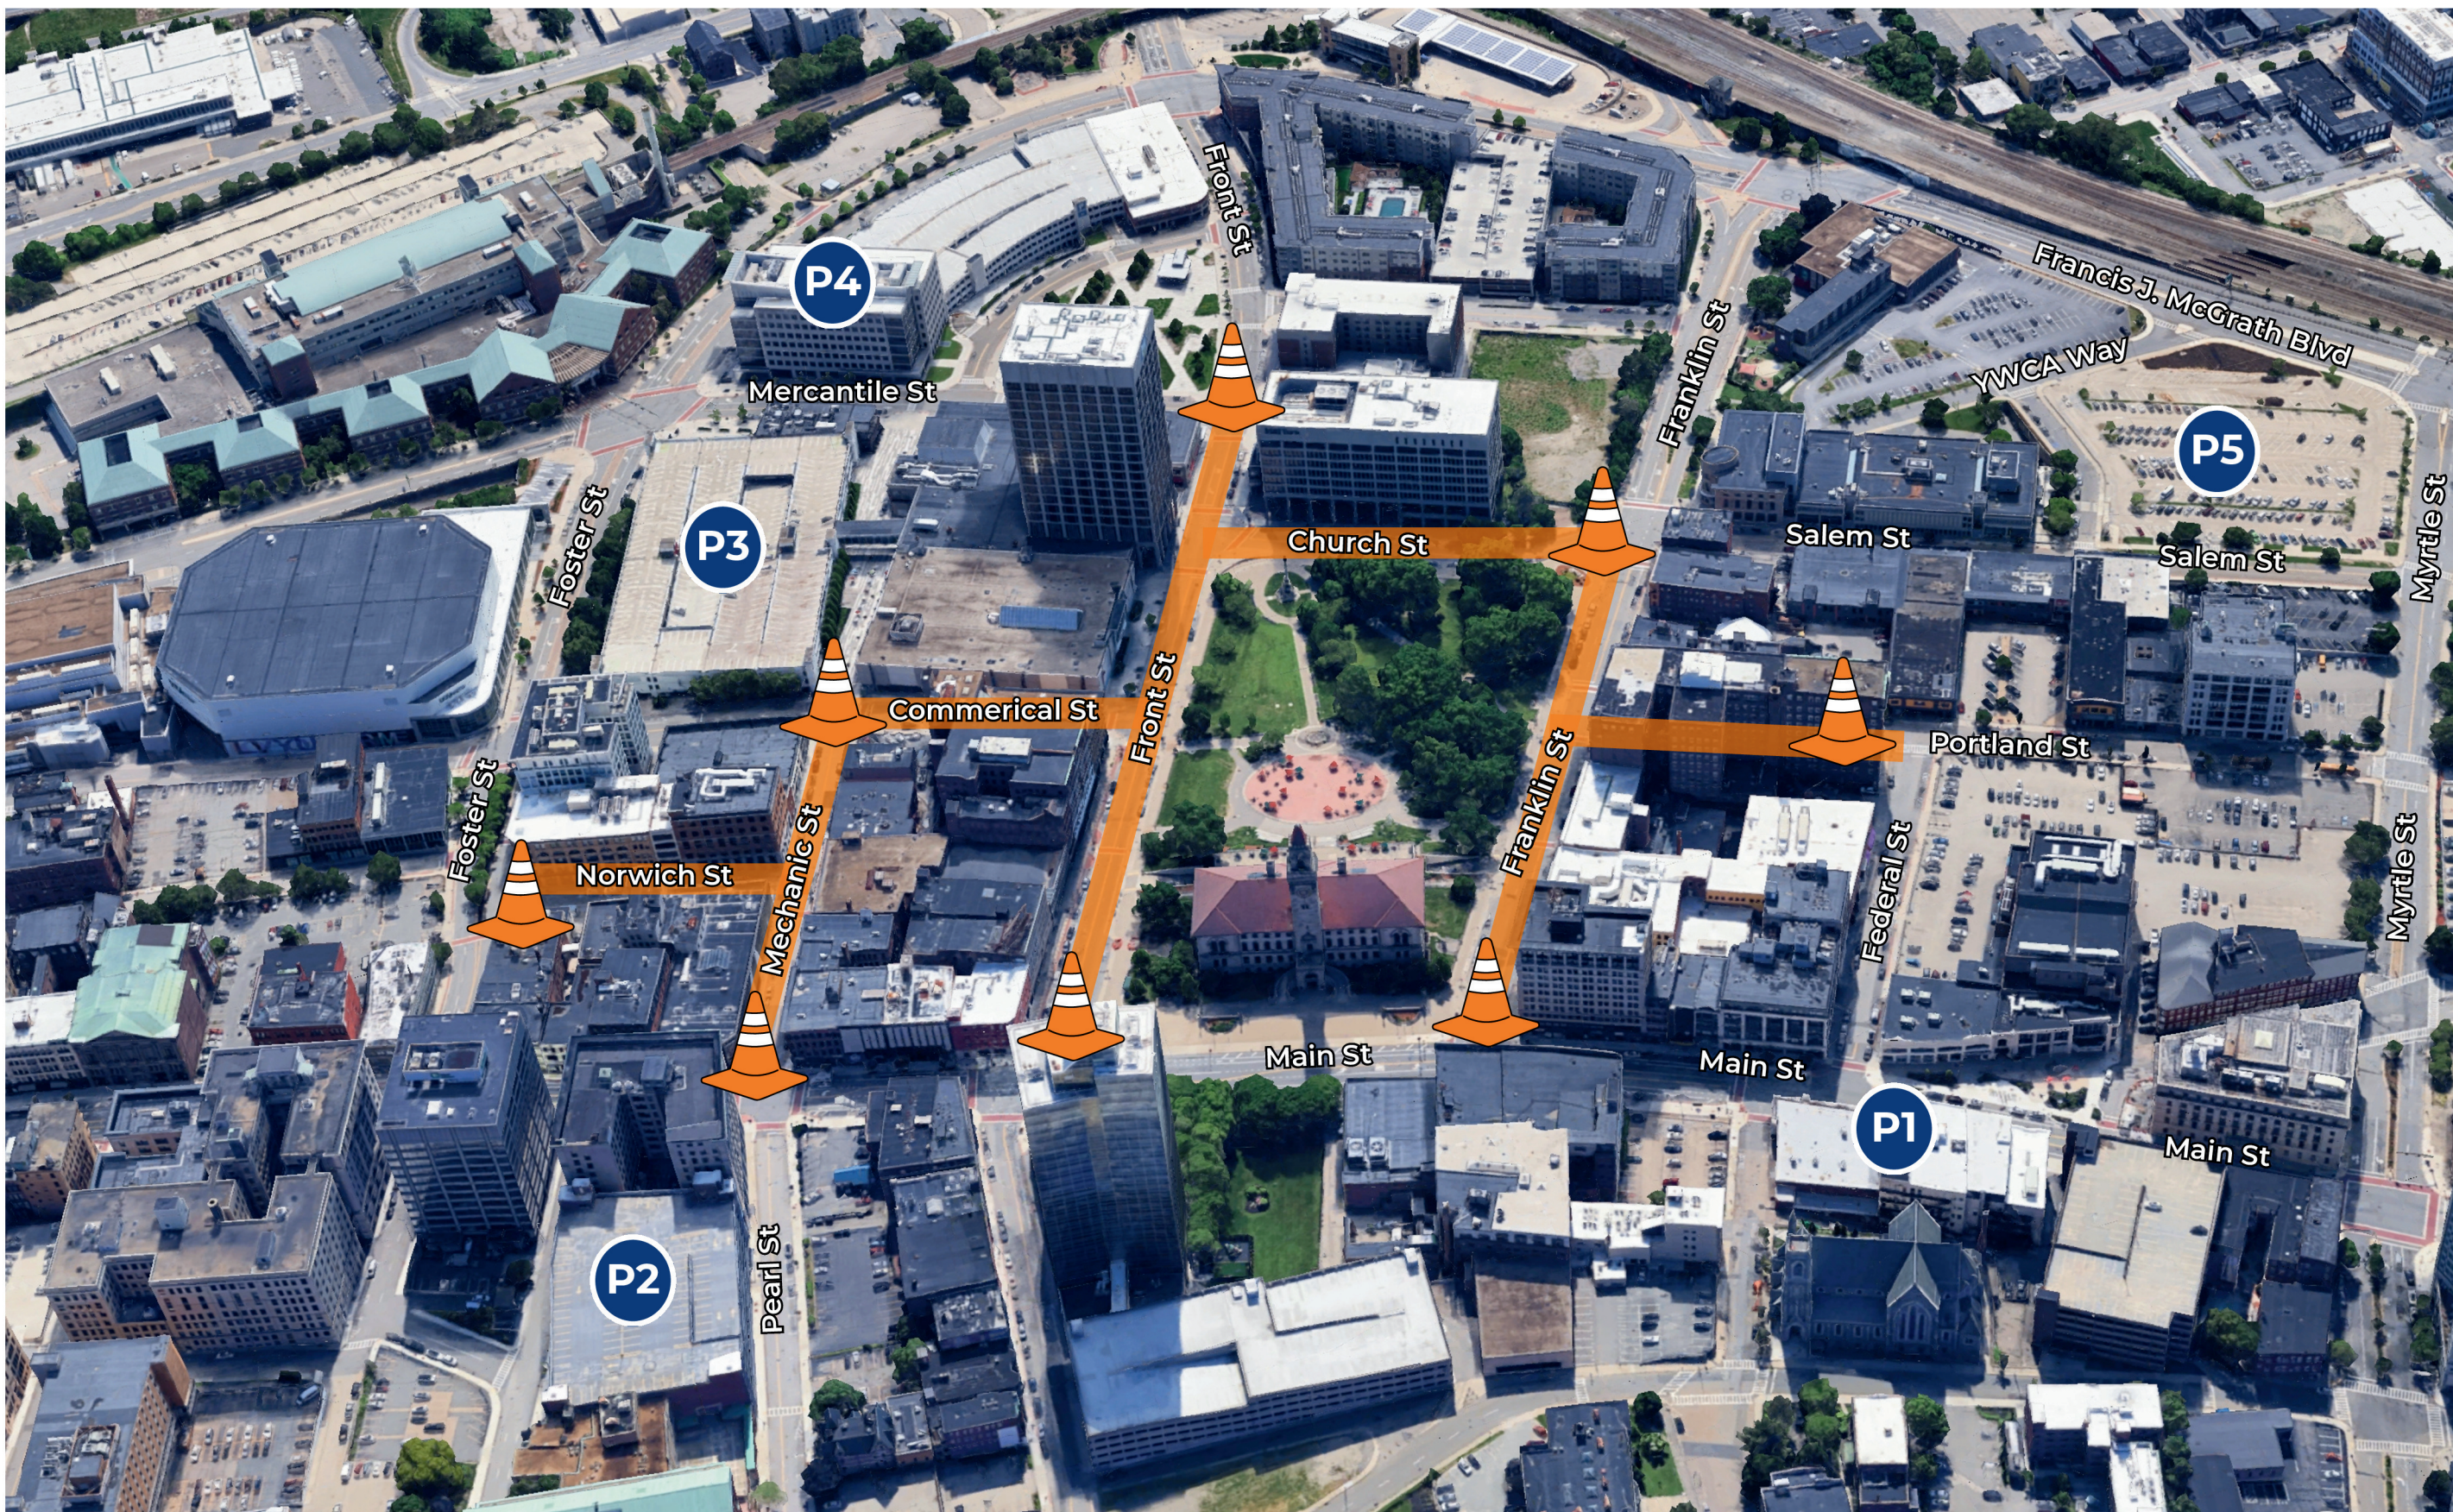

PARKING INFO

- P1** Federal Plaza Garage
570 Main St.
- P2** Pearl Elm Garage
20 Pearl St.
- P3** Mercantile Center Garage
201 Commerical St.
- P4** Worcester Common Garage
3 Eaton Pl.
- P5** McGrath/Worcester Public Library Lot
40 Salem St.

Street Closure

Franklin St. (From Main St. to Salem St.)
Front St. (From Main St. to Mercantile St.)
Commerical St. (From Front St. to Mechanic St.)
Portland St. (From Federal St. to Franklin St.)

Church St.
Mechanic St.
Norwich St.