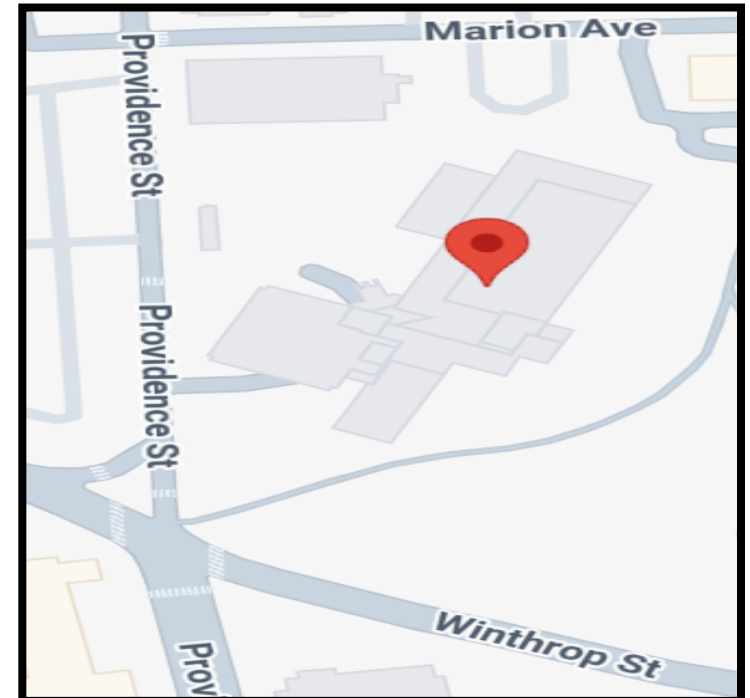

WHERE DO I VOTE?

Public Notice: Ward 4 - Precinct 1 (Friendly House, 36 Wall St.) is relocating to a new voting location.

El Recinto 4 - Precinto 1 (Friendly House, 36 Wall St.) se trasladará a un nuevo lugar de votación.

Worcester Academy– Capozzoli Athletic Center
121 Providence St., Worcester, MA 01604

New Polling Location:
Nuevo Lugar de Votación:

Ward 4 - Precinct 1

Worcester Academy
Capozzoli Athletic Center
121 Providence St.
Worcester, MA 01604

Questions? Call: 508-799-1134

Si tiene pregunta, llamar: 508-799-1134

Email: elections@worcesterma.gov

WHERE DO I VOTE?

Public Notice: Ward 5 - Precinct 1 (Addison Apartments 6 Addison St.) is relocating to a new voting location

El Recinto 5 - Precinto 1 (Addison Apartments, 6 Addison St.) se trasladará a un nuevo lugar de votación

Worcester Academy - Capozzoli Athletic Center

121 Providence St., Worcester, MA 01604

**Sept. 1st
2026**