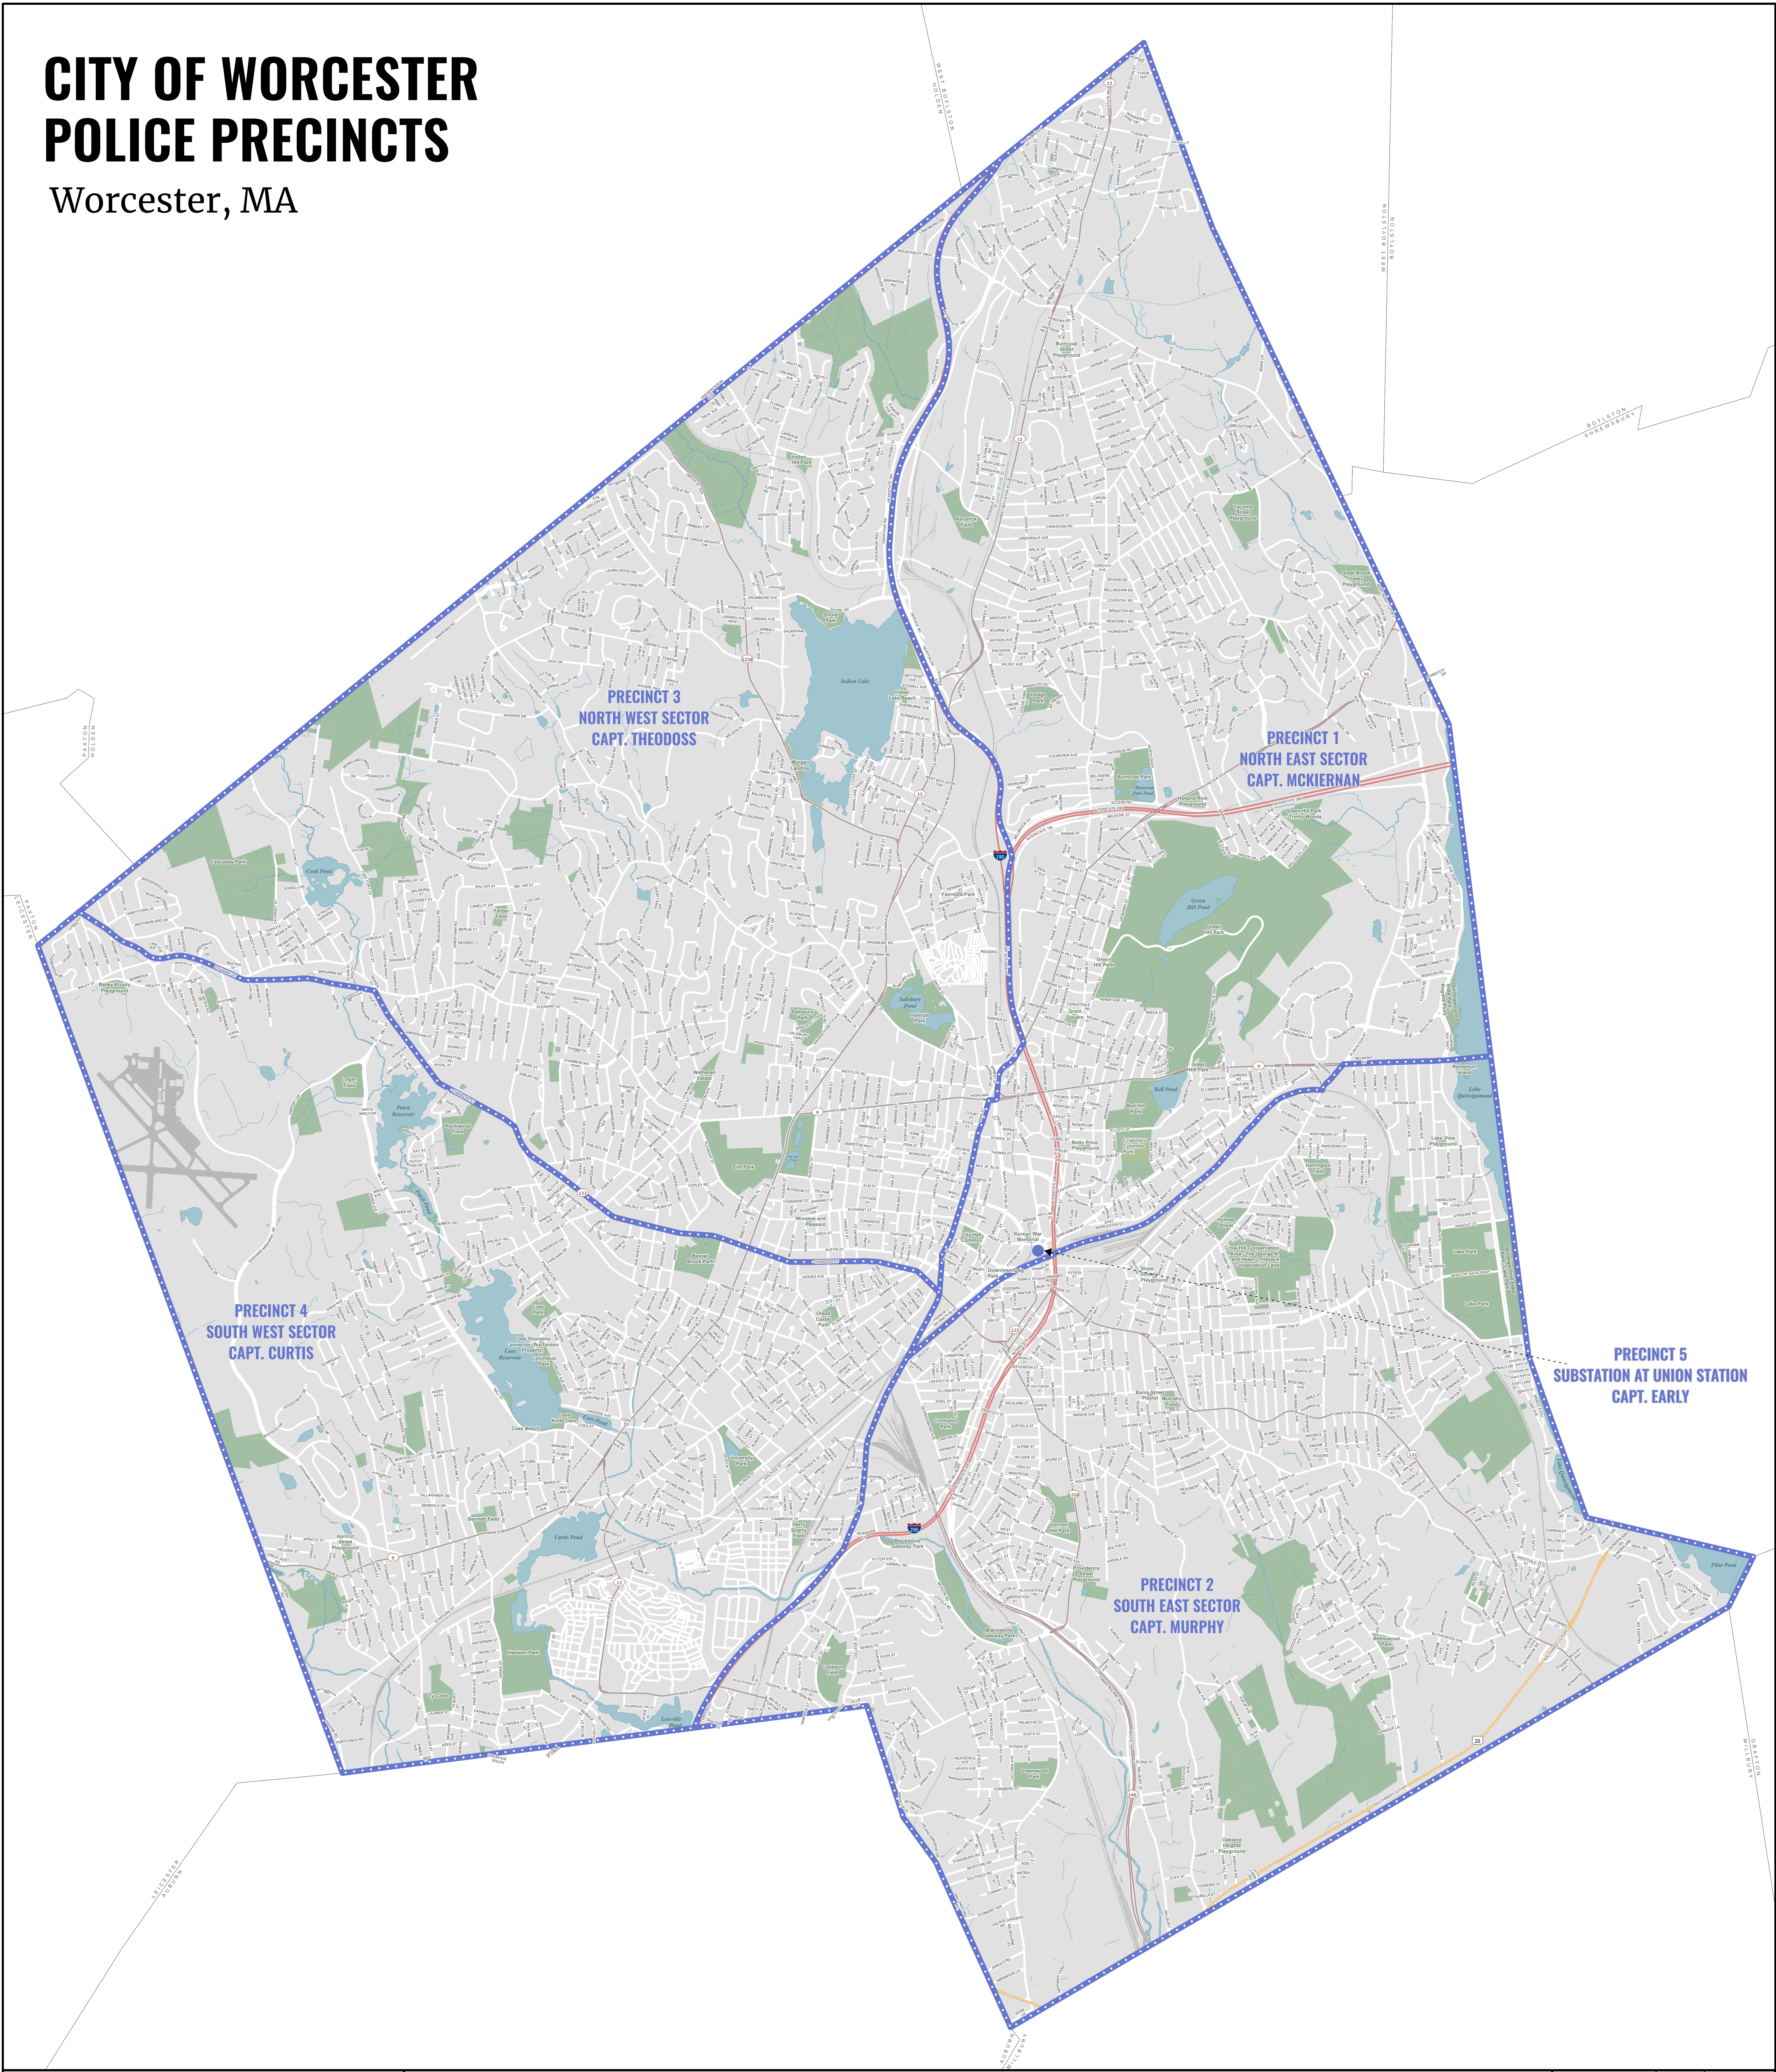

CITY OF WORCESTER POLICE PRECINCTS

Worcester, MA

PRECINCT 4
SOUTH WEST SECTOR
CAPT. CURTIS

PRECINCT 3
NORTH WEST SECTOR
CAPT. THEODOSS

PRECINCT 1
NORTH EAST SECTOR
CAPT. MCKIERNAN

PRECINCT 2
SOUTH EAST SECTOR
CAPT. MURPHY

PRECINCT 5
SUBSTATION AT UNION STATION
CAPT. EARLY

Produced by the City of Worcester
Department of Innovation & Technology
Geographic Information Systems Section
Worcester, Massachusetts

JULY 18, 2023

COORDINATE SYSTEM:
All map data is in the Massachusetts State Plane Coordinate system,
North American Datum of 1983, Massachusetts Mainland Zone (4151).
Units are measured in Feet.